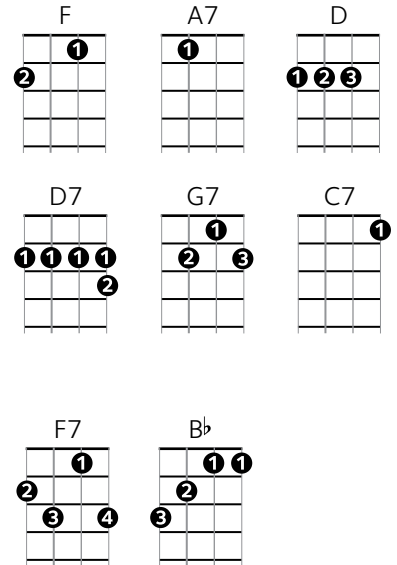

DARKNESS ON THE DELTA

Rabbit Muse • Muse Blues

F A7 D D7
When it's darkness on the delta that's the time my heart is light,
G7 C7 F C7 F
When it's darkness on the delta we'll be nestled in the shelter of the night;
F A7 D D7
Fields of cotton all around me, baby sing sweet and low,
G7 C7
Lord I'm lucky that you found me
F C7 F
Where the muddy Mississippi waters flow.

F7
Lounging on the levee,
Bb
Listenin' to the nightingales way up above,
G7
Laughter on the levee, no one's heart is heavy,
C7 G7 C7
All God's children got someone to love.

F A7
When it's darkness on the delta,
D D7
Only heaven is in sight,
G7 C7
When it's darkness on the delta,
F C7 F
Let me linger in the shelter of the night.

The original 1932 song is by Marty Symes & Al J. Neiburg, and the music by Jerry Levinson. Rabbit Muse seems to be playing this a note higher on the recording, so you could capo 2 to play along.