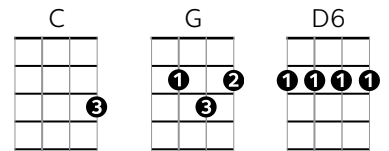

IT HAD TO BE YOU

Isham Jones & Gus Khan

Gmaj7
 It had to be you
 E7
 It had to be you
 E7 A A
 I wandered around, and finally found
 A
 The somebody who
 D
 Could make me be true
 Em
 Could make me be blue
 Em A A
 And even be glad, just to be sad
 D
 Thinking of you

Gmaj7
 Some others I've seen
 E7
 Might never be mean
 E7 A A
 Might never be cross, or try to be boss
 A
 But they wouldn't do
 C
 For nobody else gave me a thrill
 G Em
 With all your faults, I love you still
 D D6
 It had to be you, wonderful you
 G
 It had to be you

This song can be played very slowly, with just a single strum on each chord. As you get better, try adding some of the "flavourful" options.
 Thanks to the Big Muffin Serious Band for this arrangement (the tabulature is available at www.muffin.net.nz).