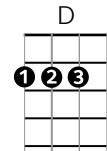

IT HAD TO BE YOU

Isham Jones & Gus Khan

Gmaj7
 It had to be you
 E7
 It had to be you
 E7 A A
 I wandered around, and finally found
 A
 The somebody who
 D
 Could make me be true
 Em
 Could make me be blue
 Em A A
 And even be glad, just to be sad
 D
 Thinking of you

Gmaj7
 Some others I've seen
 E7
 Might never be mean
 E7 A A
 Might never be cross, or try to be boss
 A
 But they wouldn't do
 C
 For nobody else gave me a thrill
 G Em
 With all your faults, I love you still
 D D6
 It had to be you, wonderful you
 G
 It had to be you

This song can be played very slowly, with just a single strum on each chord. As you get better, try adding some of the "flavourful" options.
 Thanks to the Big Muffin Serious Band for this arrangement (the tabulature is available at www.muffin.net.nz).