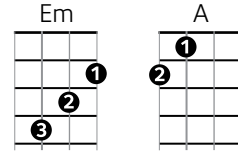

IT HAD TO BE YOU

Isham Jones & Gus Khan

Gmaj7
 It had to be you
 E7
 It had to be you
 E7 A A
 I wandered around, and finally found
 A
 The somebody who
 D
 Could make me be true
 Em
 Could make me be blue
 Em A A
 And even be glad, just to be sad
 D
 Thinking of you

Gmaj7
 Some others I've seen
 E7
 Might never be mean
 E7 A A
 Might never be cross, or try to be boss
 A
 But they wouldn't do
 C
 For nobody else gave me a thrill
 G Em
 With all your faults, I love you still
 D D6
 It had to be you, wonderful you
 G
 It had to be you

This song can be played very slowly, with just a single strum on each chord. As you get better, try adding some of the "flavourful" options.
 Thanks to the Big Muffin Serious Band for this arrangement (the tabulature is available at www.muffin.net.nz).