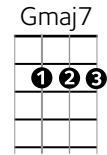

IT HAD TO BE YOU

Isham Jones & Gus Khan

Gmaj7
 It had to be you
 E7
 It had to be you
 E7 A A
 I wandered around, and finally found
 A
 The somebody who
 D
 Could make me be true
 Em
 Could make me be blue
 Em A A
 And even be glad, just to be sad
 D
 Thinking of you

Gmaj7
 Some others I've seen
 E7
 Might never be mean
 E7 A A
 Might never be cross, or try to be boss
 A
 But they wouldn't do
 C
 For nobody else gave me a thrill
 G Em
 With all your faults, I love you still
 D D6
 It had to be you, wonderful you
 G
 It had to be you

This song can be played very slowly, with just a single strum on each chord. As you get better, try adding some of the "flavourful" options.
 Thanks to the Big Muffin Serious Band for this arrangement (the tabulature is available at www.muffin.net.nz).