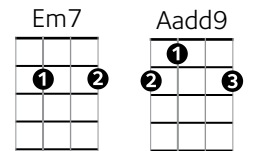

This song can be played very slowly, with just a single strum on each chord. As you get better, try adding some of the "flavourful" options.
Thanks to the Big Muffin Serious Band for this arrangement (the tabulature is available at www.muffin.net.nz).

Em7   Aadd9   A   Aadd9
...And even be glad, just to be sad
Aadd9   D
Thinking of you...